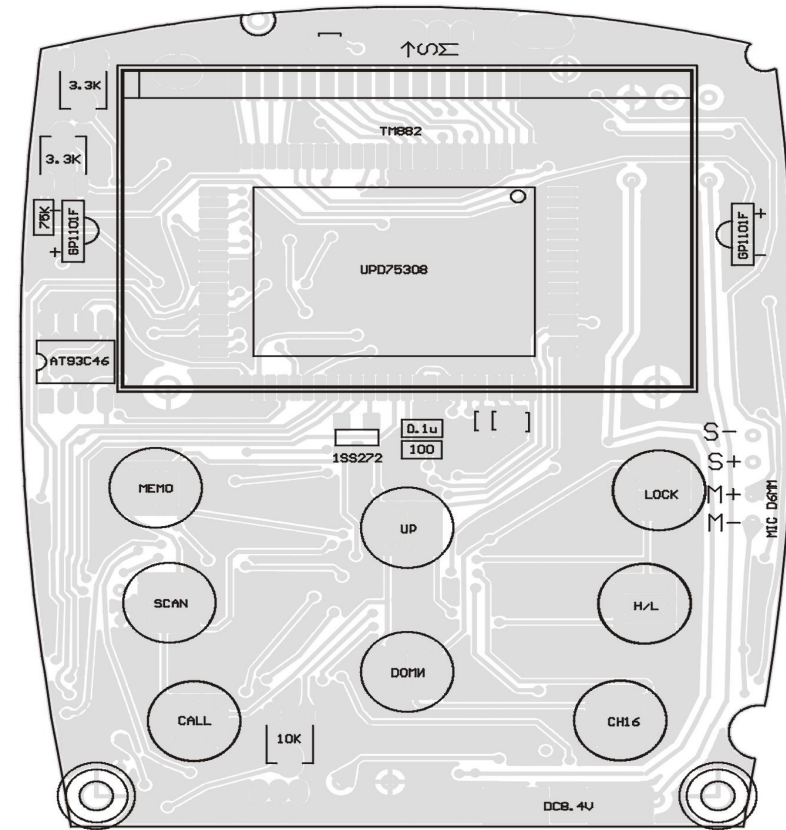

TM-882B CPU BOARD TOP VIEW

CLOSE FOR CH USA J206