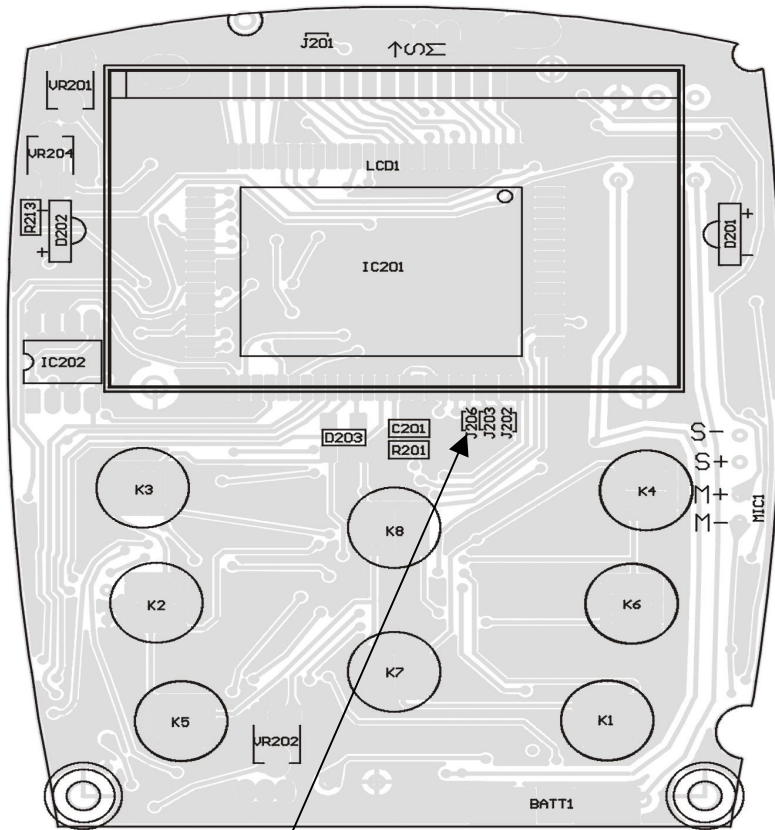

TM-882B CPU BOARD TOP VIEW

CLOSE FOR CH USA J206