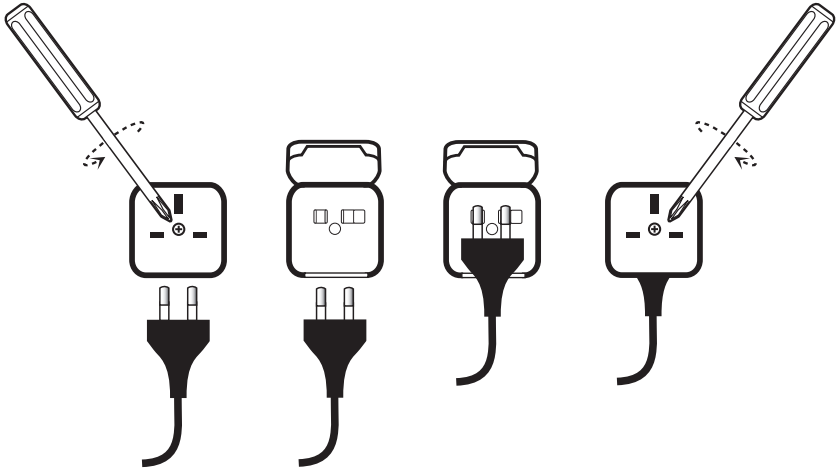

# NOTE FOR UK CUSTOMERS

**Attach the UK adapter  
to your DRX-602ES  
plug, as shown above.**

**Videologic**