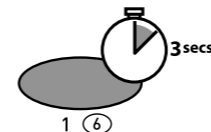

SnoozeHandle™

7:30 07:30 +8 mins

Cancel

Standby

7 Presets

1-5

Classic FM
elax It's Classic

Classic FM
Preset 2 saved