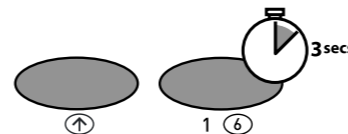

6-10

1Xtra - BBC
Holla back at

1Xtra - BBC
Preset 6 saved

Recall

1-5

Classic FM
elax It's Classic