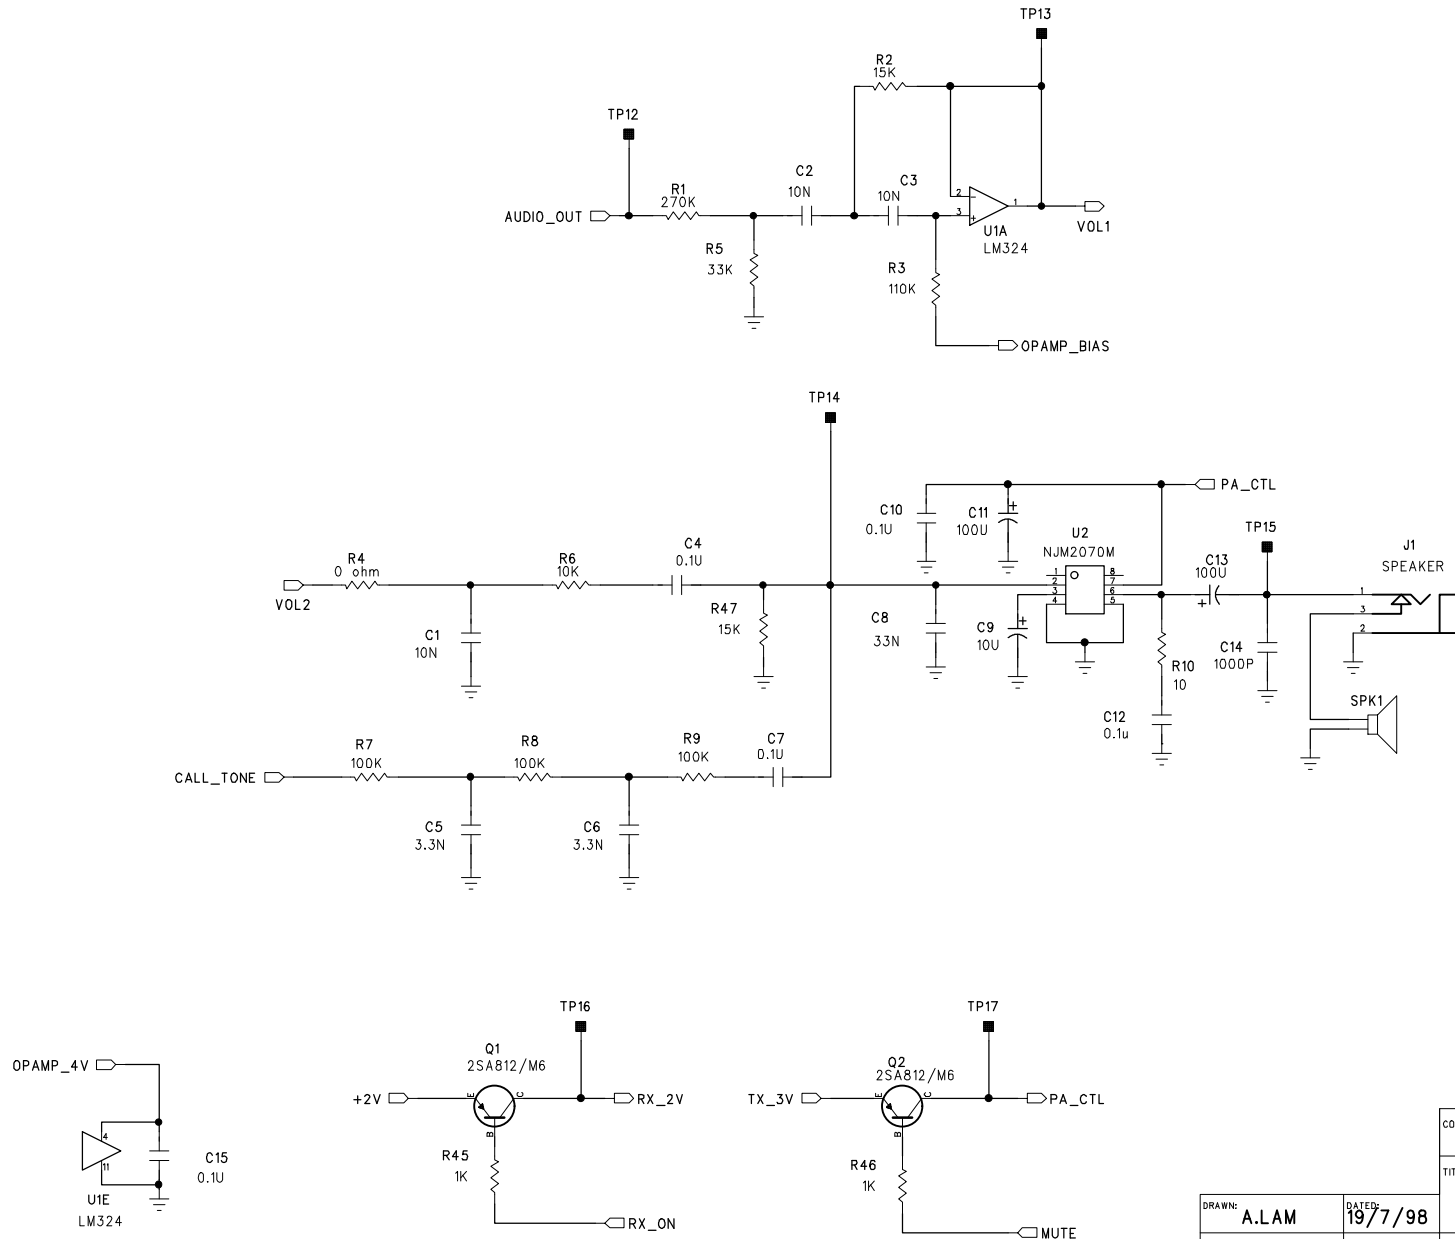

D

C

C

B

B

A

A

COMPANY: ALBRECHT ELECTRONIC GMBH			
TITLE: LPD "FROGGY" RX AUDIO			
DRAWN: A.LAM	DATED: 19/7/98	CODE: H244	SIZE:
CHECKED: W.SCH	DATED: 4/8/98	DRAWING NO: FR-RXA-0.SCH	
QUALITY CONTROL:	DATED:	REV:	
RELEASED:	DATED:	SCALE:	
SHEET: 1 OF 3			