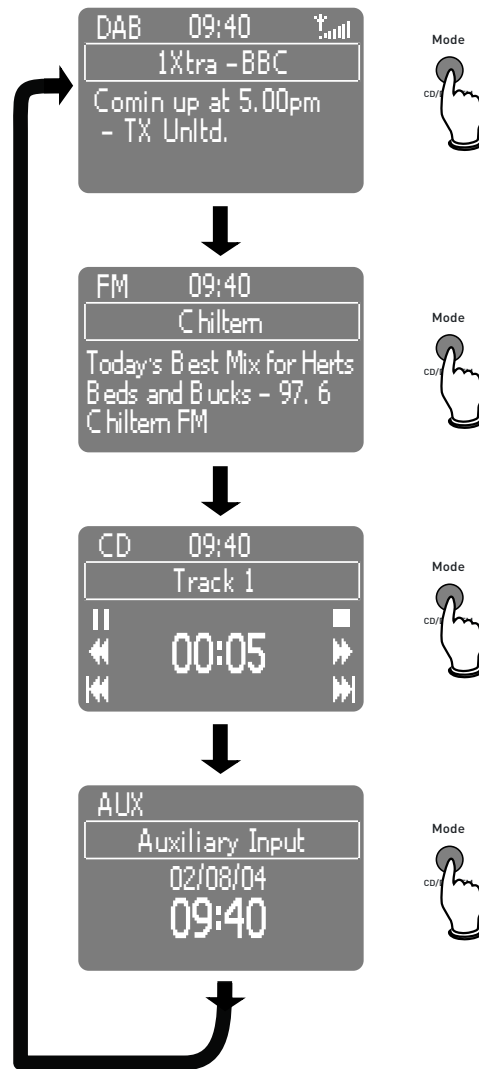

10 Mode - Modus - Mode - Modalità - Modo - Modus - Läge - Indstilling

LEGATO

PURE Digital
Imagination Technologies Ltd.,
Imagination House,
Home Park Estate,
Kings Langley, Herts., WD4 8LZ, UK

For support
Telephone: +44 (0) 1923 277477
E-mail: support@pure.com
Web: www.pure.com

PURE