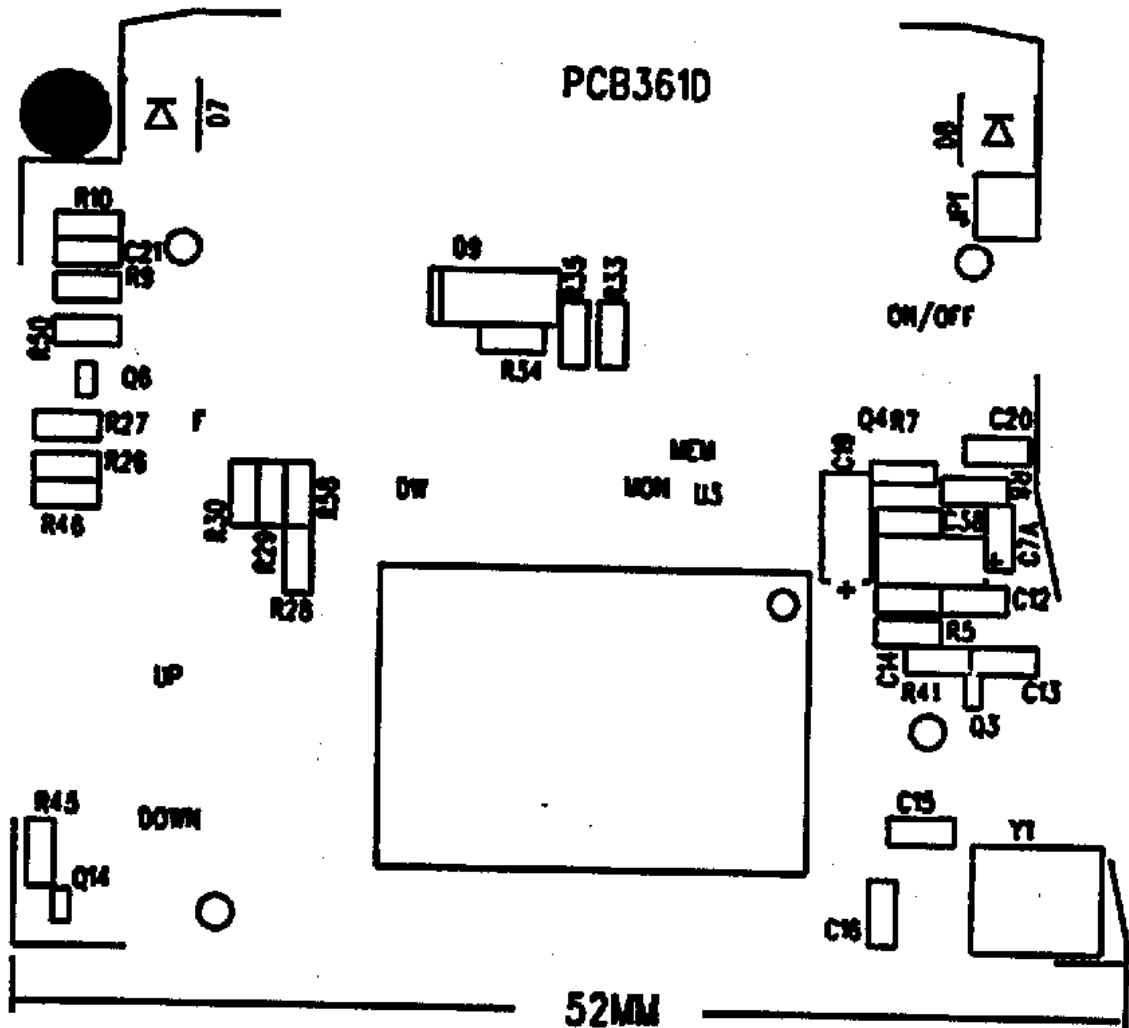

Sporty/Profi Prozessorplatine

52MM

PCB3610
TOP SIDE
SILK SCREEN