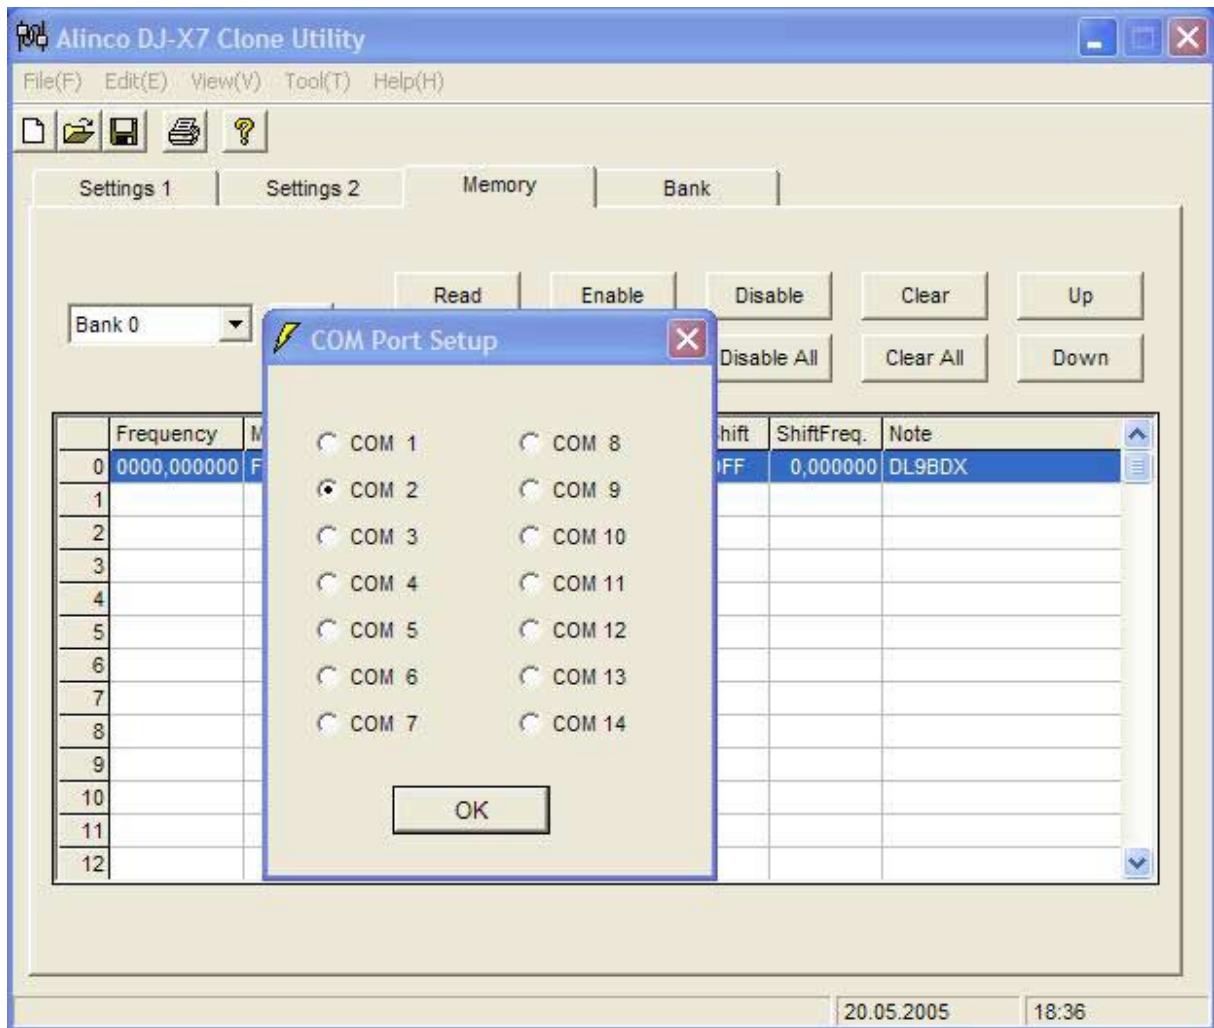

www.thiecom.de

Dateiname:	save as	Speichern
Dateityp:	Alinco DJ-X7 Clone Files (*.AX7)	Abbrechen